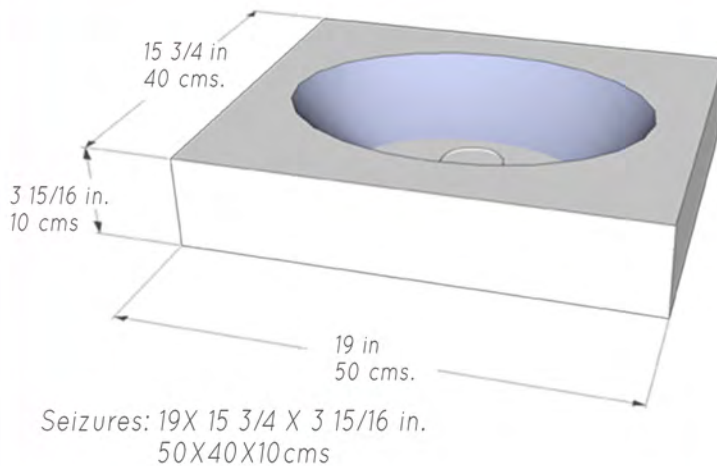

Standar Sizes

Features

Stone
Washbasin

Materials