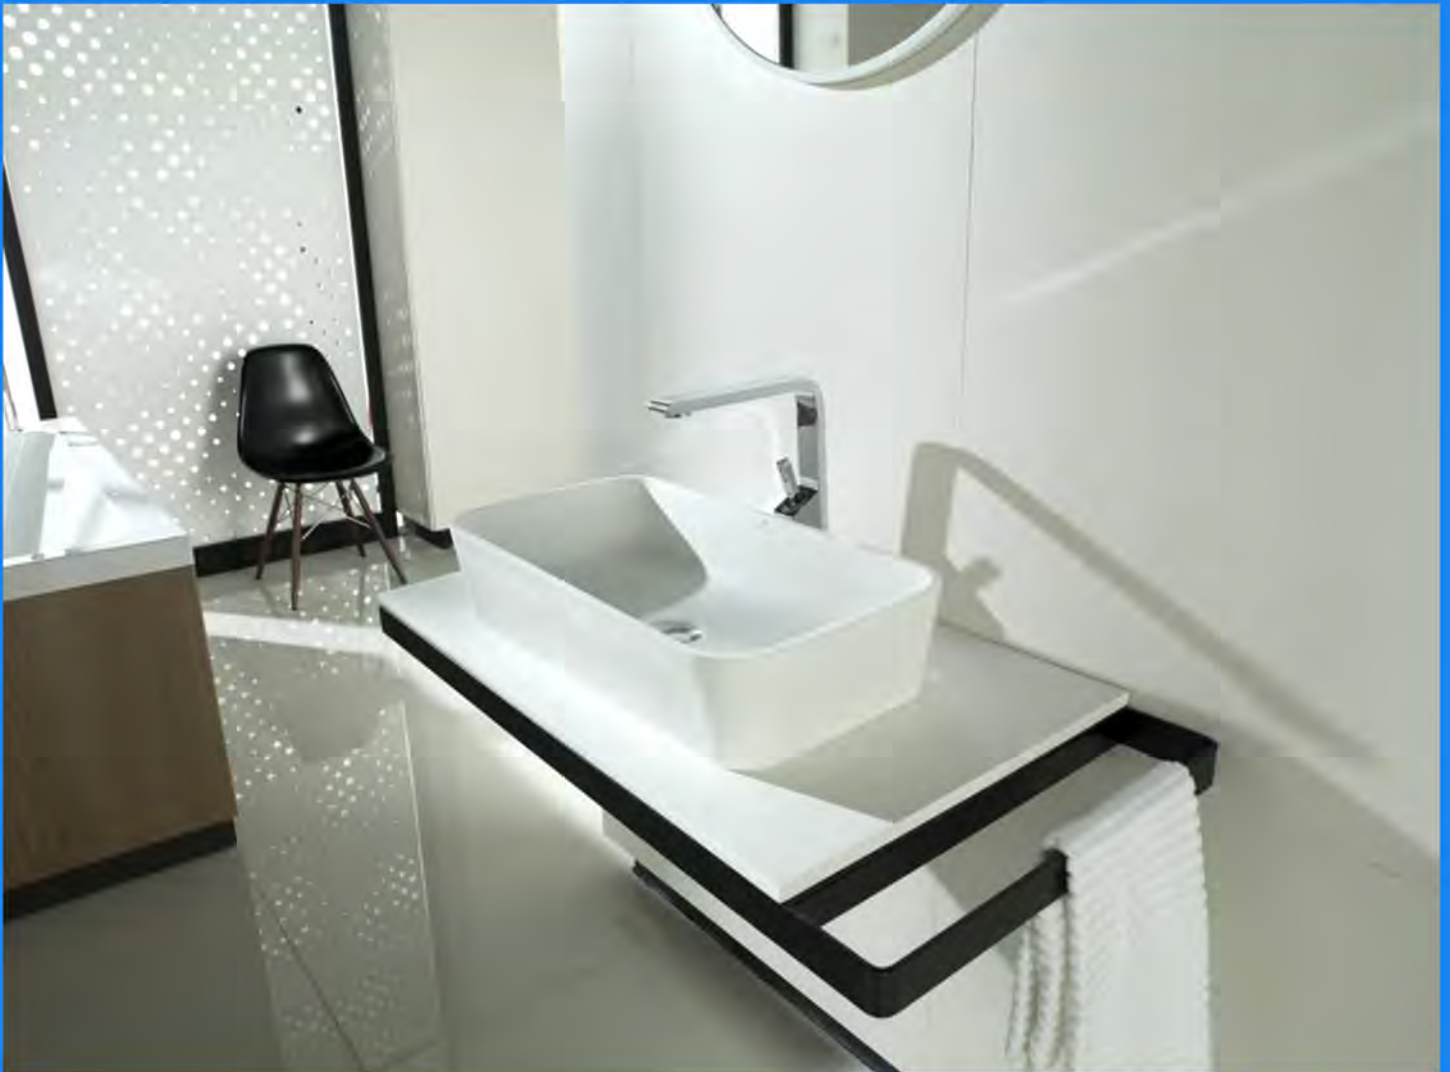

KRION®
PORCELANOSA SOLID SURFACE

KRION™ the Solid Surface from the Porcelanosa Group
KRION™ is a new-generation solid surface developed by SYSTEMPOOL, a company that is a part of the Porcelanosa Group.

MARFESA

Bathroom Collection 2014

Porcelanosa Authorized Distributors

It is a material that is warm to the touch and similar to natural stone. It is made of two-thirds natural minerals (ATH - aluminium trihydride) and a low percentage of high-resistance resins. This composition gives KRION™ a number of exclusive features: it does not have any pores, it is anti-bacterial without any type of additive, it is hard-wearing, highly resistant and easy to repair, only requires minimum maintenance and is easy to clean.