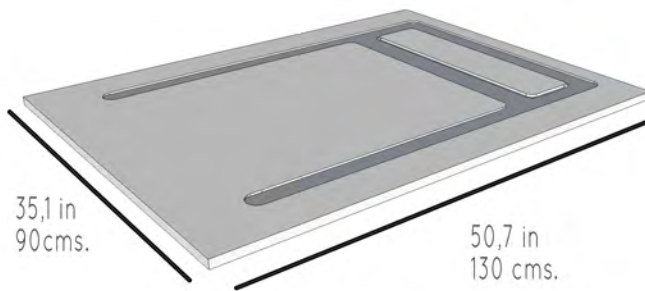

Please check availability for other seizures.

Shower Tray Pack Contains:

- Marfesa Stone Shower Tray.
- Instruction Manual.
- Drain Valve Kit.

Available materials

Blanco Macael

Azul Lagoa

Please check availability for other Materials.

MARFESA
Bathroom Collection 2014

Evoque

Standar Sizes

Features

Shower Trays

Please check availability for other seizures.

Shower Tray Pack Contains:

- Marfesa Stone Shower Tray.
- Instruction Manual.
- Drain Valve Kit.