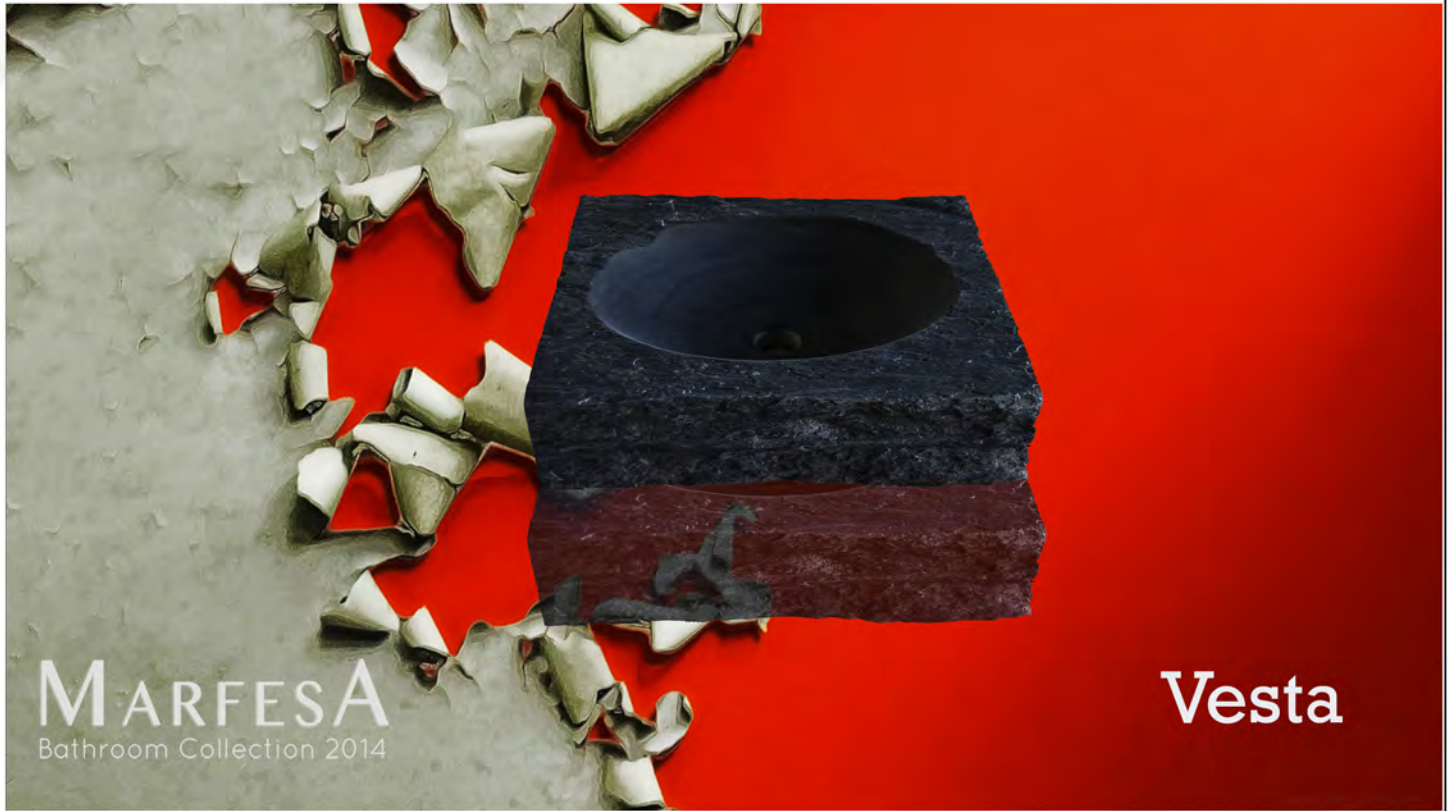

Standar Sizes

Features

Stone
Washbasin