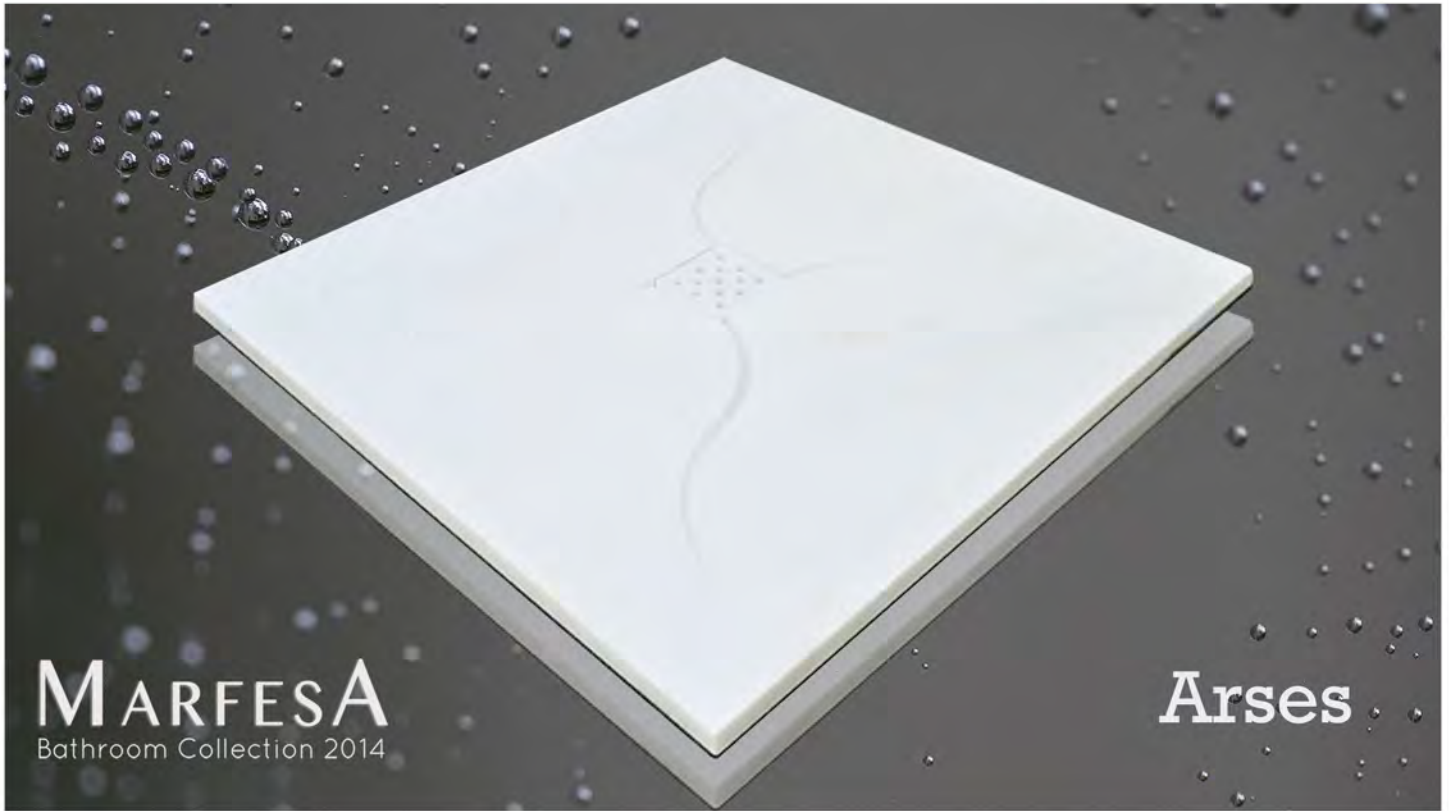

Standar Sizes

Features

**Shower
Trays**

Single Model.

Optional Drying Area.

Please check availability for other seizures.

Shower Tray Pack Contains:

- -Marfesa Stone Shower Tray.
- -Instruction Manual.
- -Drain Valve Kit.

Available materials

Blanco Macael

Azul Lagoa

Please check availability for other Materials.