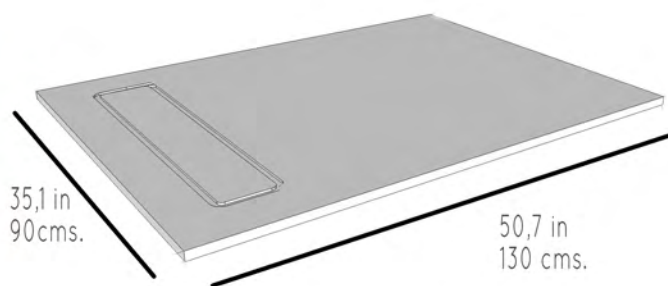

MARFESA
Bathroom Collection 2014

Evoque

Standar Sizes

Features

Shower Trays

Please check availability for other seizures.

Shower Tray Pack Contains:

- Marfesa Stone Shower Tray.
- Instruction Manual.
- Drain Valve Kit.

Available materials

Grey Stone Beige Stone White Snow

Check Availability For other materials.

Standar Sizes

Features

Shower Trays

Please check availability for other seizures.

Shower Tray Pack Contains: