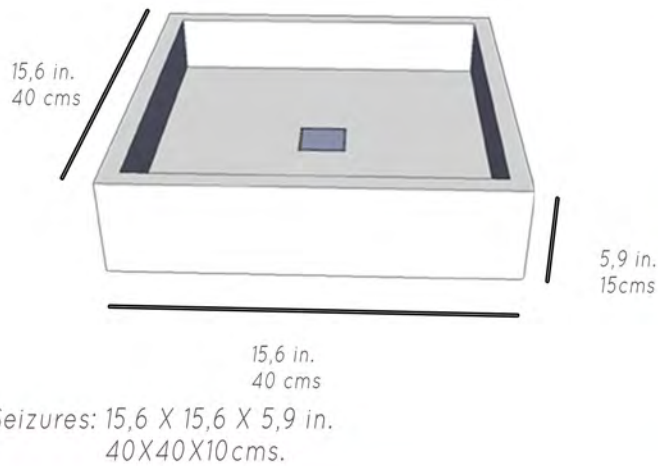

MARFESA
Bathroom Collection 2014

Tarsis

Standar Sizes

Features

Stone Washbasin

Materials