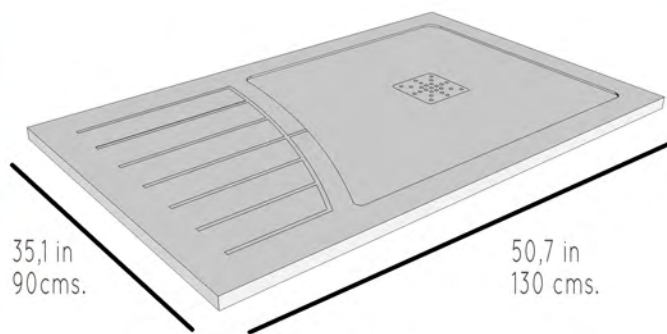

Please check availability for other seizures.

Shower Tray Pack Contains:

- Marfesa Stone Shower Tray.
- Instruction Manual.
- Drain Valve Kit.

Available materials

Grey Stone Beige Stone White Snow

Check Availability For other materials.

MARFESA
Bathroom Collection 2014

Badis

Standar Sizes

Features

Shower Trays

Please check availability for other seizures.

Shower Tray Pack Contains:

- Marfesa Stone Shower Tray.
- Instruction Manual.
- Drain Valve Kit.