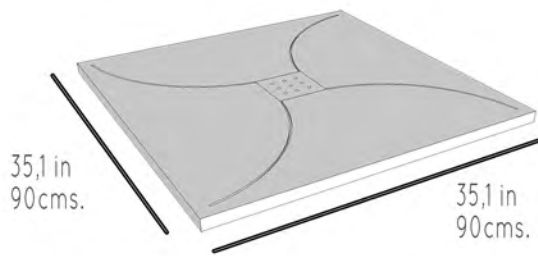

MARFESA
Bathroom Collection 2014

**Shower
Trays**

Shower Trays Collection 2014

Standar Sizes

Features

**Shower
Trays**

Single Model.

Optional Drying Area.

Please check availability for other seizures.

Shower Tray Pack Contains:

- Marfesa Stone Shower Tray.
- Instruction Manual.
- Drain Valve Kit.

Available materials

Blanco Macael

Azul Lagoa

Please check availability for other Materials.