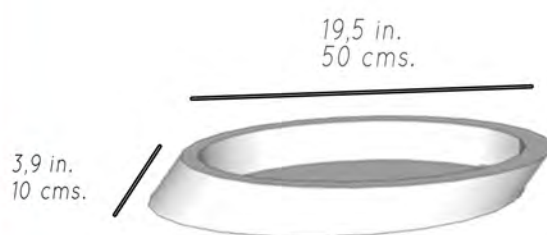

Standar Seizures: 19,5 X 15,6 X 3,9 in.
50 X 40 X 10 cms.

MARFESA
Bathroom Collection 2014

Ayin

Standar Sizes

Features

Stone Washbasin

19,5cms.
50cms.

9,8 in.
25 cms.

Seizures: 19,5 X 9,8 in.
50X 25 cms

Materials

Blanco Mocaël

Azul Lagoa

Crema Marfil

MARFESA
Bathroom Collection 2014

NORAX

Standar Sizes

Features

Materials

Blanco Carrara

Black Cafe

Blue Valley

Stone
Washbasin

Seizures: 19,5 X 15,6 X 3,9 in.
50X40X10cms

MARFESA
Bathroom Collection 2014