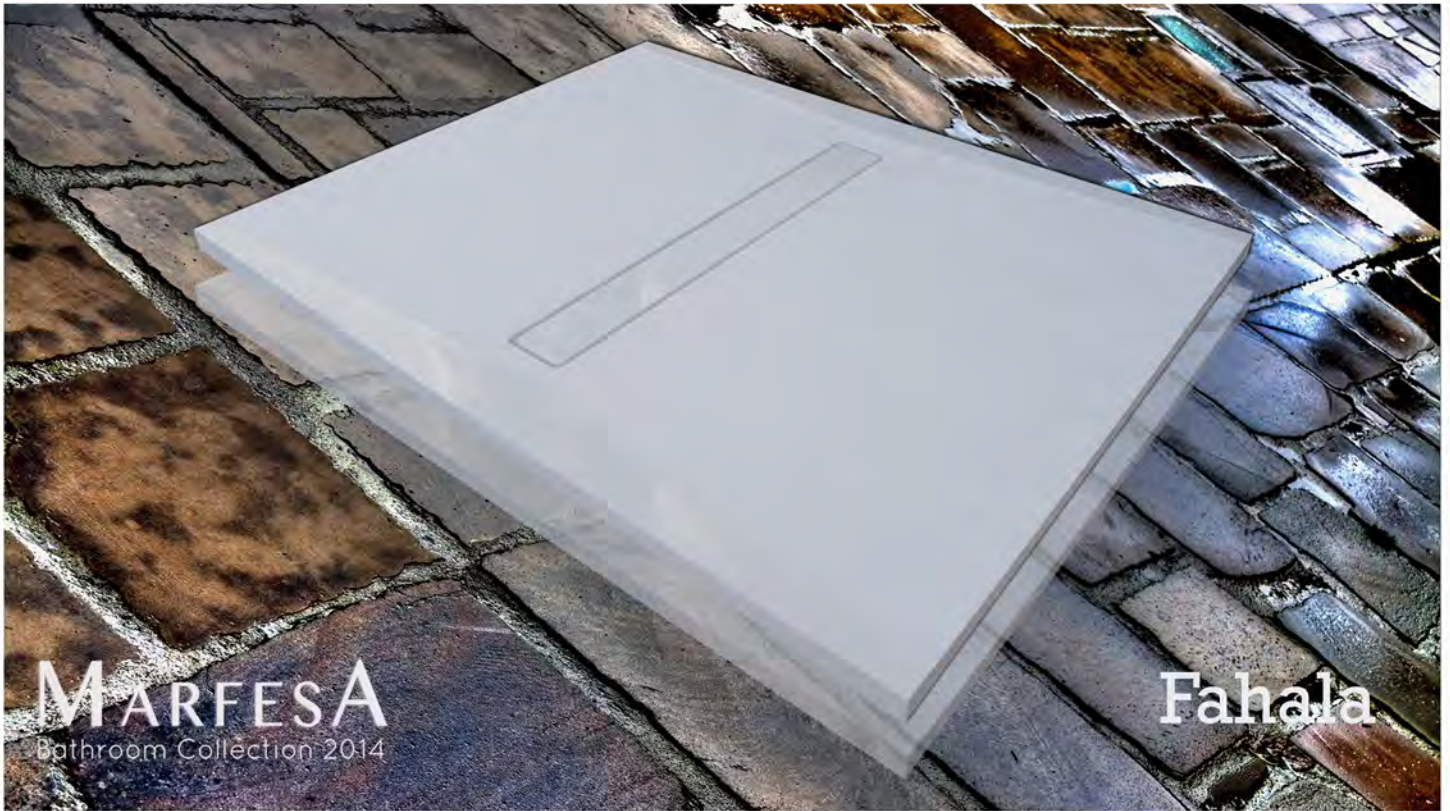

Standar Sizes

Features

Shower Trays