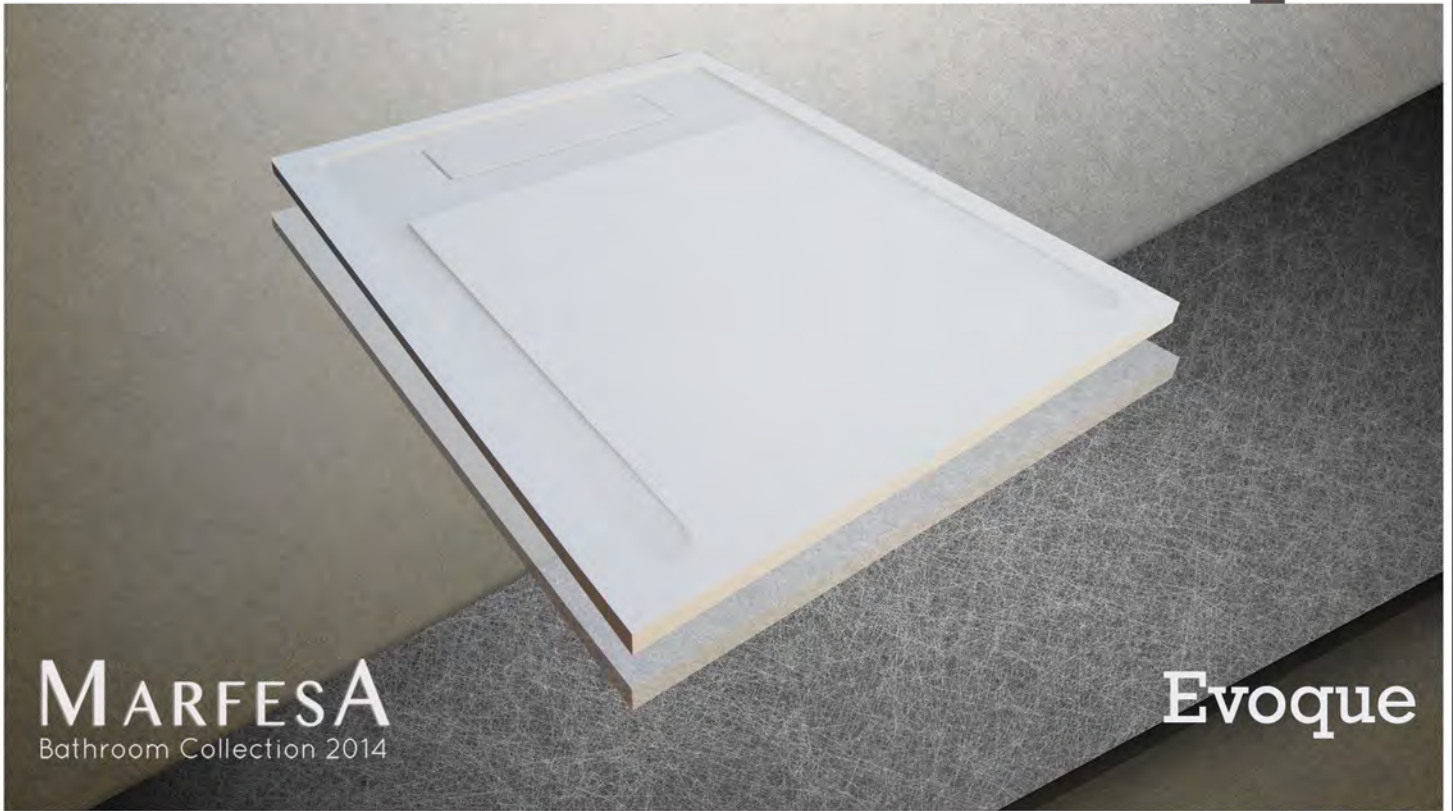

Please check availability for other seizures.

Shower Tray Pack Contains:

- Marfesa Stone Shower Tray.
- Instruction Manual.
- Drain Valve Kit.

Available materials

Blanco Macael

Azul Lagoa

Please check availability for other Materials.

MARFESA
Bathroom Collection 2014

Evoque

Standar Sizes

Features

Shower Trays

Please check availability for other seizures.

Shower Tray Pack Contains:

- Marfesa Stone Shower Tray.
- Instruction Manual.
- Drain Valve Kit.