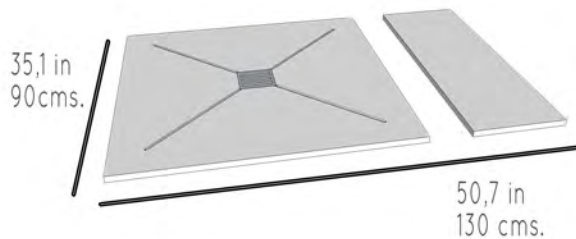

MARFESA
Bathroom Collection 2014

**Shower
Trays**

Shower Trays Collection 2014

Standar Sizes

Features

**Shower
Trays**

Single Model.

Optional Drying Area.

Please check availability for other seizures.

Shower Tray Pack Contains:

- Marfesa Stone Shower Tray.
- Instruction Manual.
- Drain Valve Kit.

Available materials

Blanco Macael

Azul Lagoa

Please check availability for other Materials.