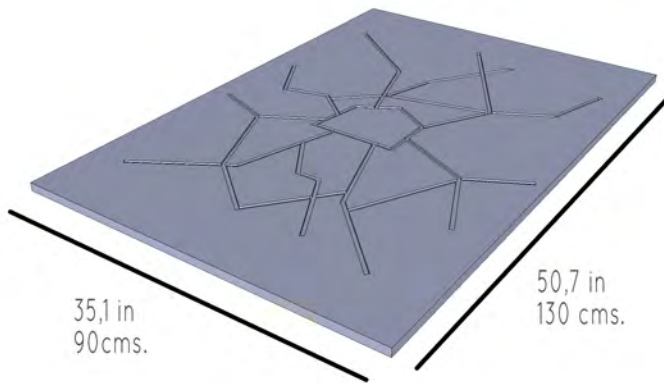

- Marfesa Stone Shower Tray.
- Instruction Manual.
- Drain Valve Kit.

Available materials

Black Cuarcita

MARFESA
Bathroom Collection 2014

Edna

Standar Sizes

Features

Shower Trays

Please check availability for other seizures.

Shower Tray Pack Contains:

- Marfesa Stone Shower Tray.
- Instruction Manual.
- Drain Valve Kit.

Available materials

Grey Stone Beige Stone White Snow

Check Availability For other materials.