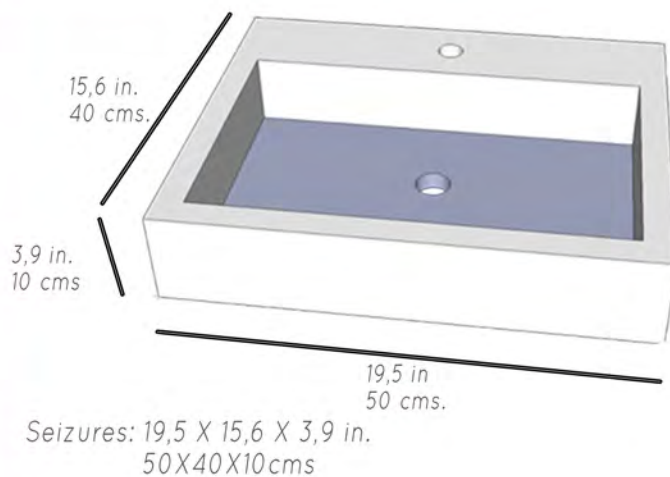

Blue Valley

Stone
Washbasin

MARFESA
Bathroom Collection 2014

Bassant

Standar Sizes

Features

Stone Washbasin

Seizures: 33,2 X 17,6 X 13,7 in.
85 X 45 X 35 cms.