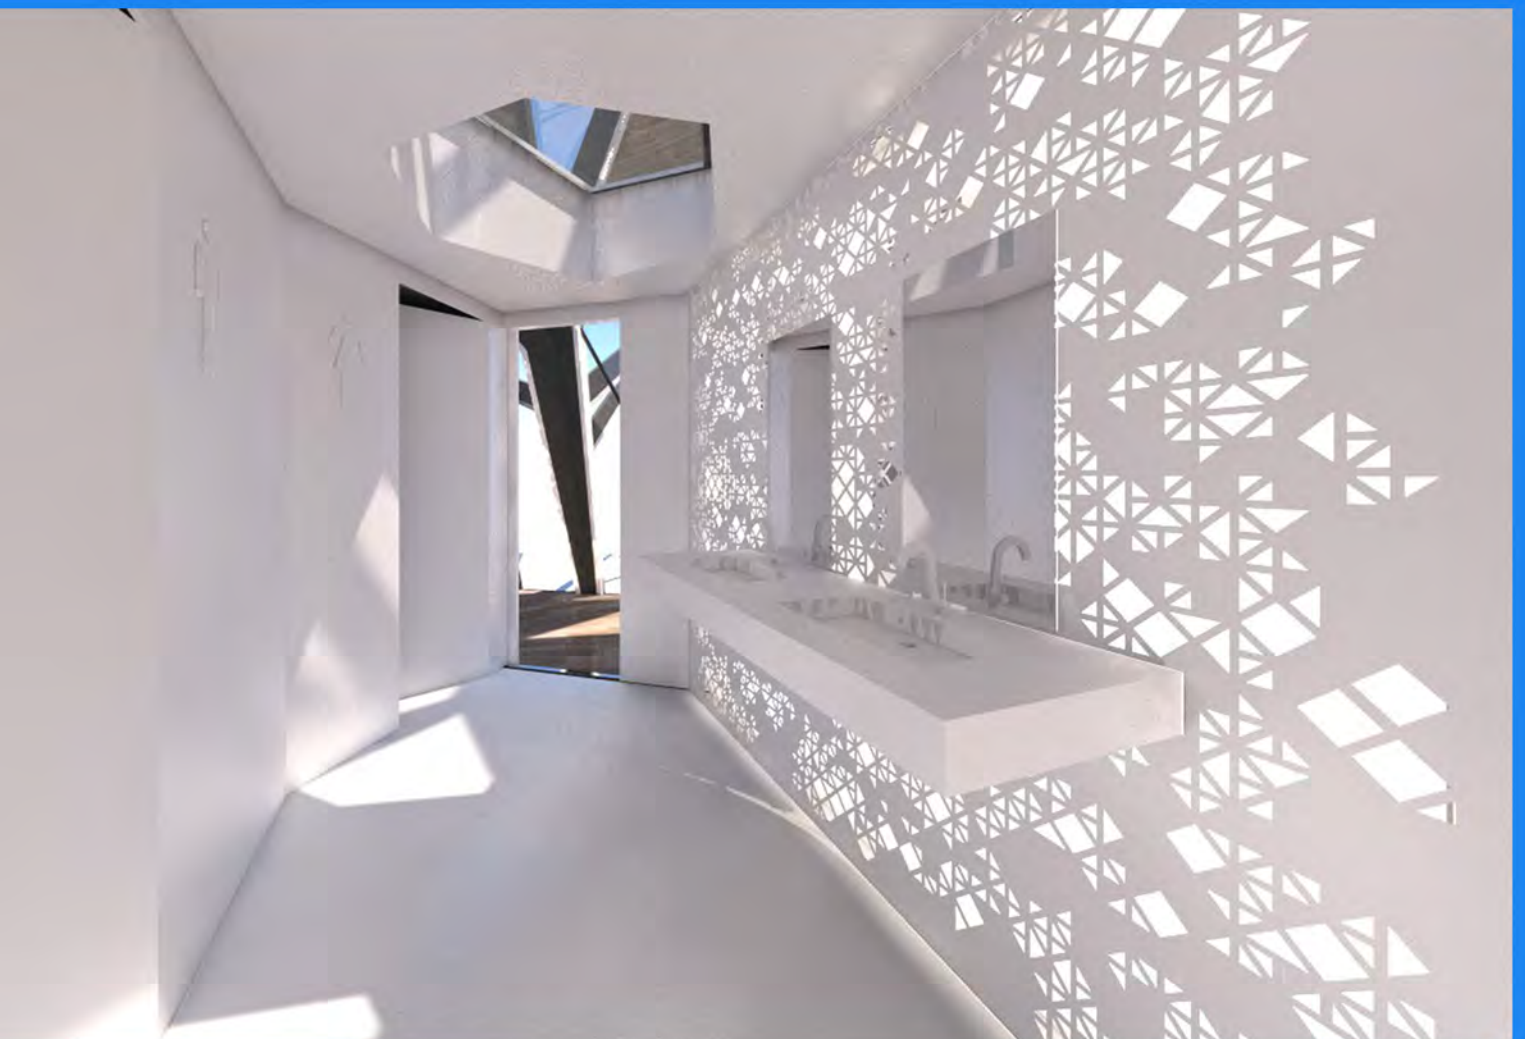

MARFESA

Bathroom Collection 2014

Create your design
and Marfesa will make
this come true.
Feel the difference with
Kron Solid surfaces
by Procelanosa and
meet the design in
your bathroom space.