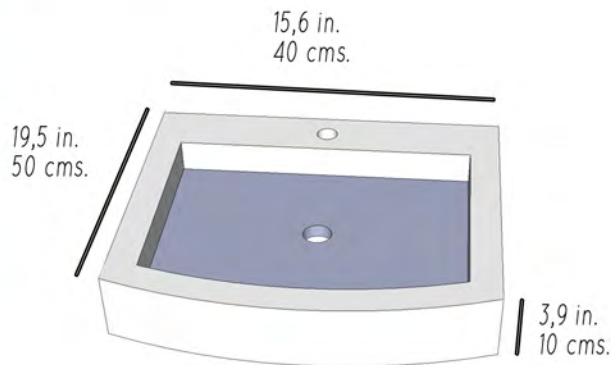

Standar Seizures: 19,5 X 15,6 X 3,9 in.
50 X 40 X 10 cms.

MARFESA
Bathroom Collection 2014

Ayin

Standar Sizes

Features

Stone Washbasin

19,5cms.
50cms.

9,8 in.
25 cms.